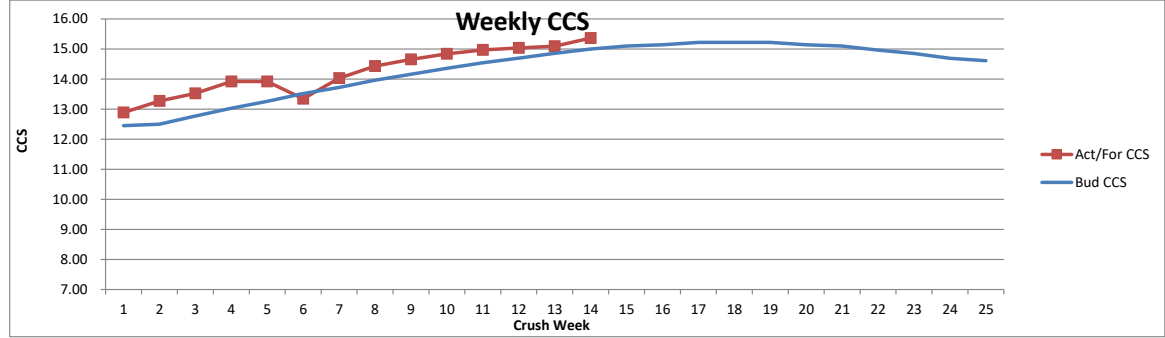

BURDEKIN MILLS - 2019 SEASON						
Week Ending	BUDGET			ACTUAL / FORECAST		
	Rain Stops hrs	Bud Week tonnes	Bud Season tonnes	Rain Stops hrs	Act/For Week tonnes	Act/For Season tonnes
08-Jun-19	24	78,136	78,136	0	67,986	67,986
15-Jun-19	22	229,044	307,180	0	268,816	336,802
22-Jun-19	21	321,182	628,362	0	372,748	709,549
29-Jun-19	19	334,531	962,893	0	368,082	1,077,631
06-Jul-19	17	342,918	1,305,811	41	280,687	1,358,318
13-Jul-19	15	352,119	1,657,930	99	144,940	1,503,257
20-Jul-19	14	358,118	2,016,048	3	389,357	1,892,614
27-Jul-19	13	364,595	2,380,643	0	354,735	2,247,349
03-Aug-19	12	368,195	2,748,838	0	381,747	2,629,096
10-Aug-19	12	371,187	3,120,025	0	384,306	3,013,402
17-Aug-19	12	371,183	3,491,208	0	370,679	3,384,081
24-Aug-19	12	371,943	3,863,151	0	388,952	3,773,034
31-Aug-19	12	371,254	4,234,405	0	378,488	4,151,522
07-Sep-19	12	371,168	4,605,573	0	396,252	4,547,774
14-Sep-19	12	369,778	4,975,351	12	369,778	4,917,552
21-Sep-19	12	368,308	5,343,659	12	368,308	5,285,860
28-Sep-19	12	365,463	5,709,122	12	365,463	5,651,323
05-Oct-19	12	363,954	6,073,076	12	363,954	6,015,277
12-Oct-19	12	360,020	6,433,096	12	360,020	6,375,297
19-Oct-19	12	357,465	6,790,561	12	357,465	6,732,762
26-Oct-19	12	353,815	7,144,376	12	353,815	7,086,577
02-Nov-19	13	348,367	7,492,743	13	348,367	7,434,944
09-Nov-19	15	337,753	7,830,496	15	337,753	7,772,697
16-Nov-19	18	328,982	8,159,478	11	161,750	7,934,447
23-Nov-19	9	80,522	8,240,000	4	45,553	7,980,000
30-Nov-19						
Season	356.0	8,240,000		271	7,980,000	

Comments:
Tonnes crushed and CCS both above budget this week.
Kalamia had its highest throughput for the year with almost 82,300 tonnes crushed.
Burdekin had its highest throughput for the season with just over 396,000 tonnes crushed