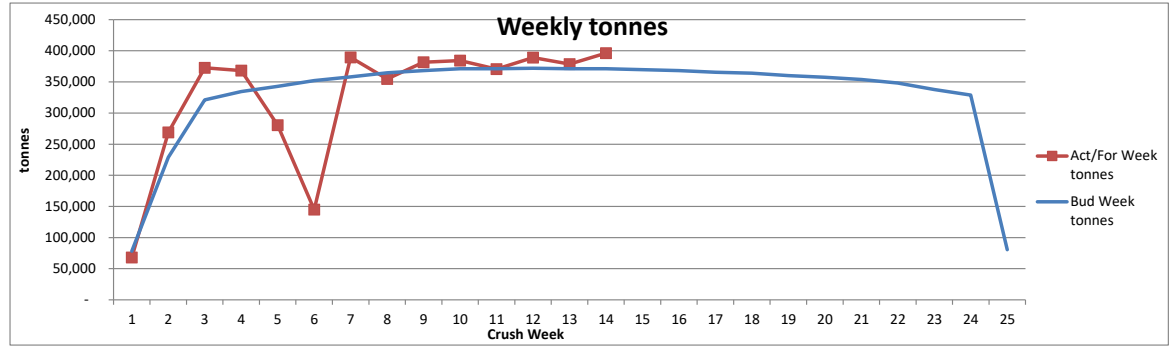

BURDEKIN MILLS - 2019 SEASON						
Week Ending	BUDGET			ACTUAL / FORECAST		
	Rain Stops hrs	Bud Week tonnes	Bud Season tonnes	Rain Stops hrs	Act/For Week tonnes	Act/For Season tonnes
08-Jun-19	24	78,136	78,136	0	67,986	67,986
15-Jun-19	22	229,044	307,180	0	268,816	336,802
22-Jun-19	21	321,182	628,362	0	372,748	709,549
29-Jun-19	19	334,531	962,893	0	368,082	1,077,631
06-Jul-19	17	342,918	1,305,811	41	280,687	1,358,318
13-Jul-19	15	352,119	1,657,930	99	144,940	1,503,257
20-Jul-19	14	358,118	2,016,048	3	389,357	1,892,614
27-Jul-19	13	364,595	2,380,643	0	354,735	2,247,349
03-Aug-19	12	368,195	2,748,838	0	381,747	2,629,096
10-Aug-19	12	371,187	3,120,025	0	384,306	3,013,402
17-Aug-19	12	371,183	3,491,208	0	370,679	3,384,081
24-Aug-19	12	371,943	3,863,151	0	388,952	3,773,034
31-Aug-19	12	371,254	4,234,405	0	378,488	4,151,522
07-Sep-19	12	371,168	4,605,573	0	396,252	4,547,774
14-Sep-19	12	369,778	4,975,351	12	369,778	4,917,552
21-Sep-19	12	368,308	5,343,659	12	368,308	5,285,860
28-Sep-19	12	365,463	5,709,122	12	365,463	5,651,323
05-Oct-19	12	363,954	6,073,076	12	363,954	6,015,277
12-Oct-19	12	360,020	6,433,096	12	360,020	6,375,297
19-Oct-19	12	357,465	6,790,561	12	357,465	6,732,762
26-Oct-19	12	353,815	7,144,376	12	353,815	7,086,577
02-Nov-19	13	348,367	7,492,743	13	348,367	7,434,944
09-Nov-19	15	337,753	7,830,496	15	337,753	7,772,697
16-Nov-19	18	328,982	8,159,478	11	161,750	7,934,447
23-Nov-19	9	80,522	8,240,000	4	45,553	7,980,000
30-Nov-19						
Season	356.0	8,240,000		271	7,980,000	

Comments:
Tonnes crushed and CCS both above budget this week.
Kalamia had its highest throughput for the year with almost 82,300 tonnes crushed.
Burdekin had its highest throughput for the season with just over 396,000 tonnes crushed