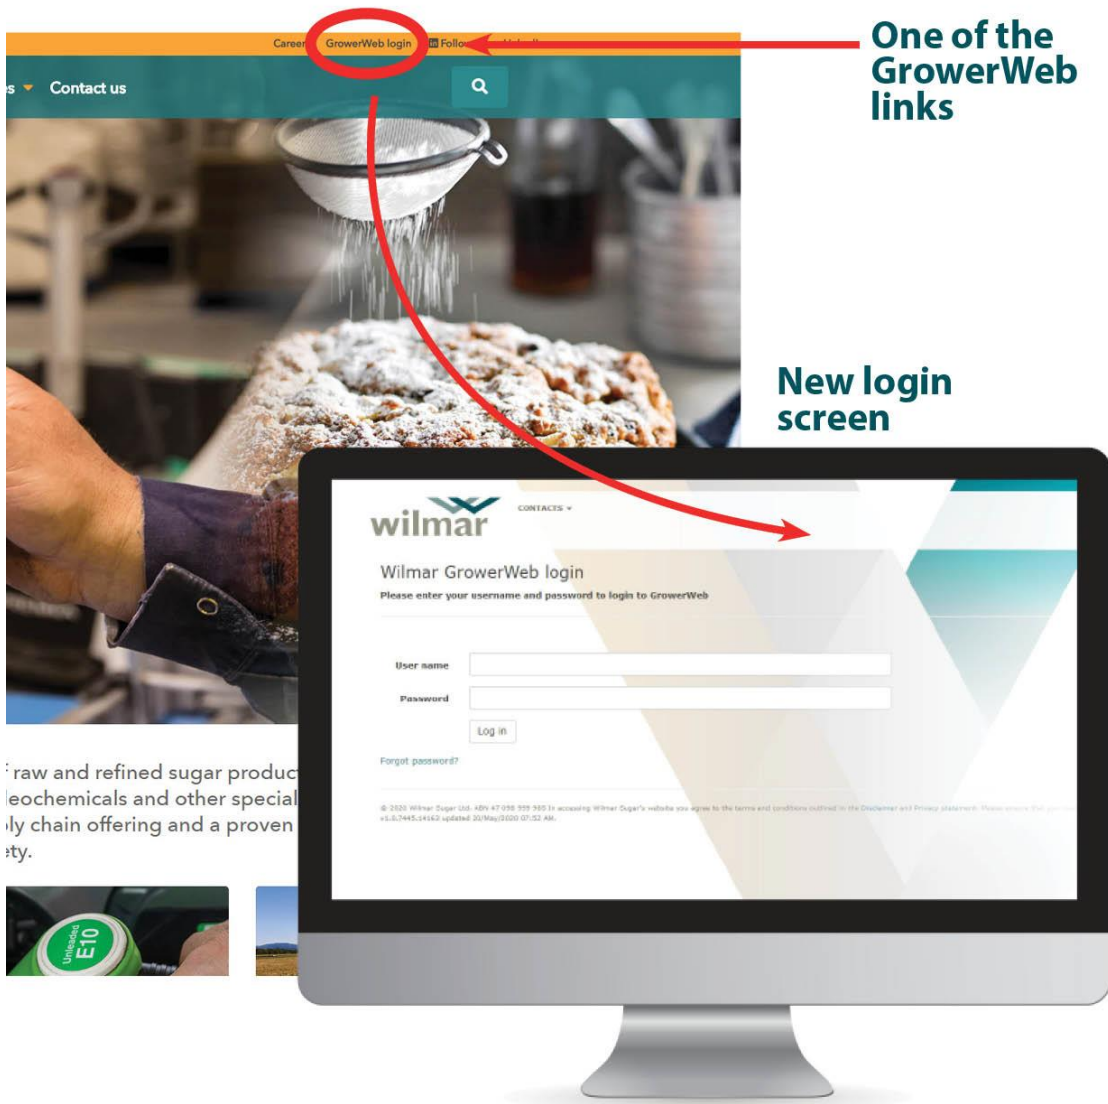

[View this email in your browser](#)

A reminder that the way you access GrowerWeb is changing.

If you usually log in to GrowerWeb via the homepage of wilmarsugarmills.com.au, you'll notice your access point has already changed. From midday tomorrow, this site will be retired and all pages will automatically redirect to www.wilmarsugar-anz.com.

You can bookmark <https://growerweb.wilmar.com.au/> for direct access to the GrowerWeb login page.

Logging into GrowerWeb

You'll find **GrowerWeb login links** in various positions on our new website, including the header, as pictured below, and in the footer. Once you click the link, you'll be taken to the GrowerWeb login page.